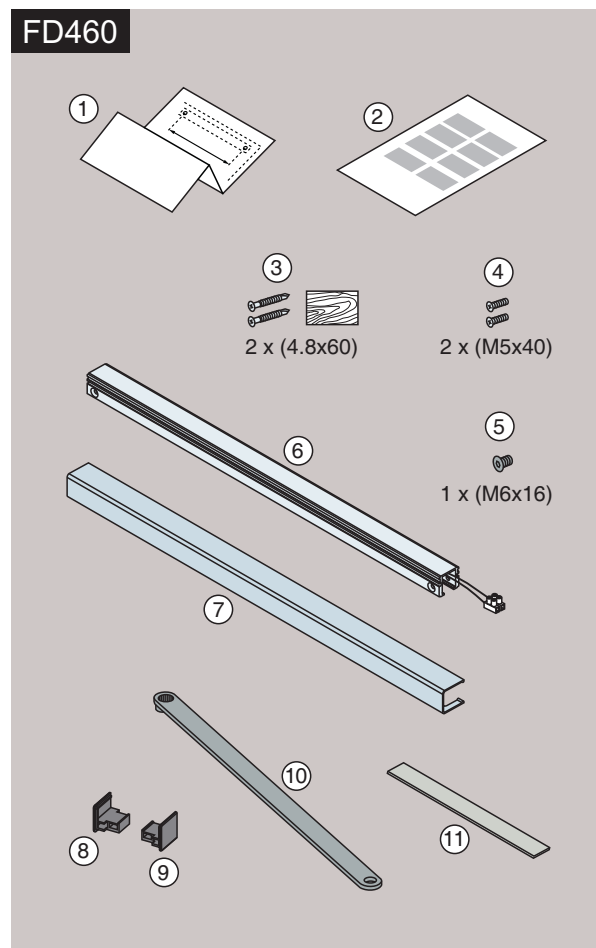

G460 ASSA ABLOY
Installation Instructions

ASSA ABLOY is the global leader in door opening solutions, dedicated to satisfying end-user needs for security, safety and convenience.

ASSA ABLOY

Abloy Oy
P.O. Box 108
80101 Joensuu
FINLAND
Tel.: +358-20 599 2501
Fax: +358-20 599 2209